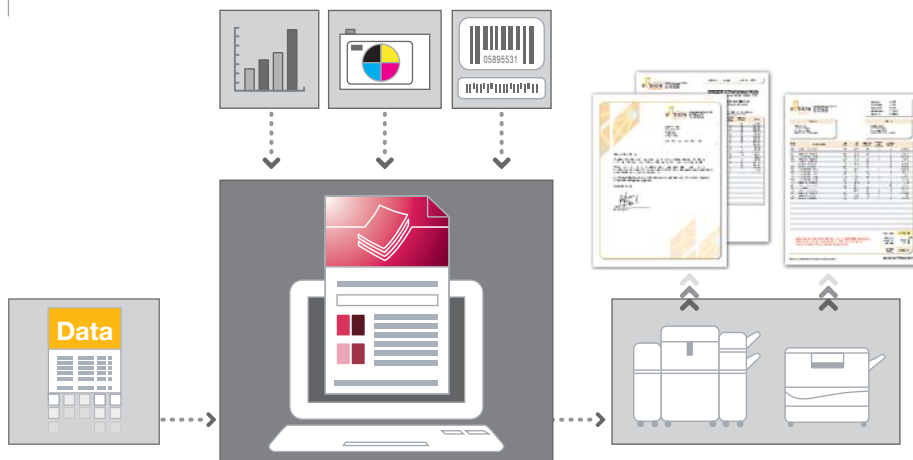

Start with a blank page and either add a PDF or EPS image as a background, or build a customizable design from the ground up. Easy drag and drop mapping of variable data fields, commingled with static text. Insert data driven messages, graphics, variable pie charts and internationally used barcodes. Documents can be printed to open systems printers or integrated into an automated distribution process workflow via PlanetPress Watch or PlanetPress Server.

- Multi-part business form replacement
- Invoices & statements
- Grey bar reports
- Checks
- Insurance policies and forms
- Grade reports
- Financial portfolio reports and updates
- Pick tickets and shipping labels

Transpromotional documents

- Statements with targeted marketing messages
- Invoices with one to one promotions

Promotional documents

- Direct mailings
- Discount coupons
- Postcards
- Tickets

For a maximum return on your investment, transform your transactional documents into advertising vehicles. Whether the information gathered about your customer is based upon past purchases or from a form on your web site, use it to send targeted and personalized messages that will get their attention every time!

VDP and automation made easy

- 1 Import data** from almost any source :
 - Native XML
 - Database
 - Line printer
 - Channel Skip
 - ASCII
 - User Defined
 - CSV
- 2 Design** the layout of the document as desired in monochrome or color. Create data driven, conditional content such as text, images, graphics, charts and barcodes.
- 3 Print** variable content documents at optimum rated engine speed. Incorporate PlanetPress Watch or PlanetPress Server module to your solution for automated electronic output distribution.